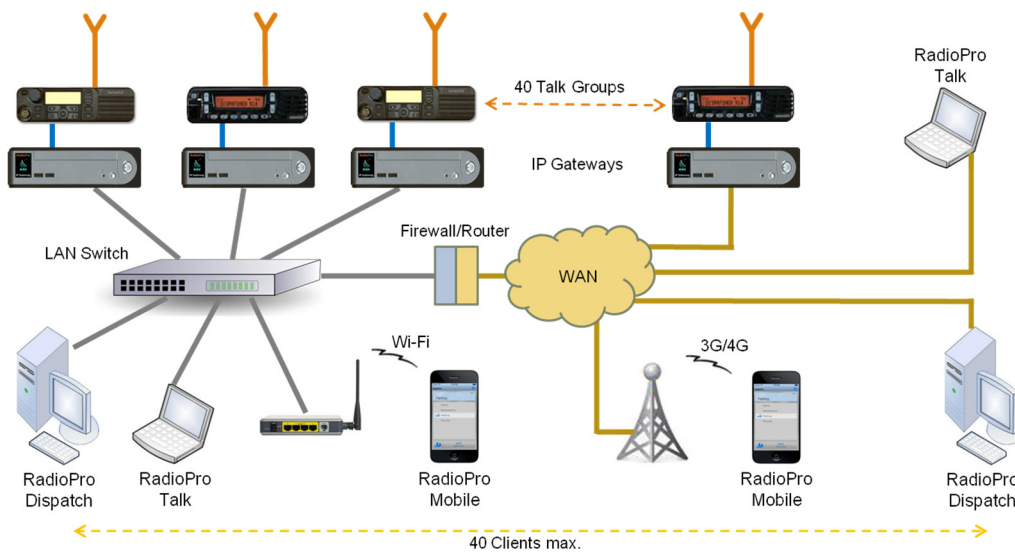

## Talk to your radio System from Anywhere in the World

RadioPro Mobile allows remote access to your Motorola MOTOTRBO, Kenwood NEXEDGE, Hytera DMR, or Icom IDAS 2-way radio system from Android or iOS (iPhone and iPad) mobile devices. Selection of a talk group is made from a list on the main screen. Group or private calls are made easy by a “Contacts” button that is conveniently located next to the PTT button. RadioPro Mobile is useful over cellular networks when you are on-the-go and outside the coverage of your radio system, yet still need radio communications. It can also be used within a Wi-Fi network to lower monthly cellular charges.

RadioPro Mobile is the simplest, most reliable, and most cost effective PTT solution for 2-way radio systems on the market. It includes the following:

- **PTT and Listen:**  
Clear communications using 3G/4G or Wi-Fi
- **Quick Response:**  
Eliminates “... shoot” vs. “Don’t shoot” scenario
- **Private and group calls**  
More efficient use of channel
- **Fast switching between talk groups**  
Choose a talk group or channel from the on-screen list
- **Text Messaging**  
Coming Q1, 2015
- **Zone & Channel Selection**  
Coming Q1, 2015

Download RadioPro Mobile app from the Apple App Store or the Google Play Store: Search for “radiopro”

## RadioPro System

As shown in the diagram below, a RadioPro system may have a mixture of client types; Dispatch, Talk, and Mobile. The IP Gateways interface the radio system to an IP network, ensuring easy wide-area deployment without purchasing and configuring server PCs.